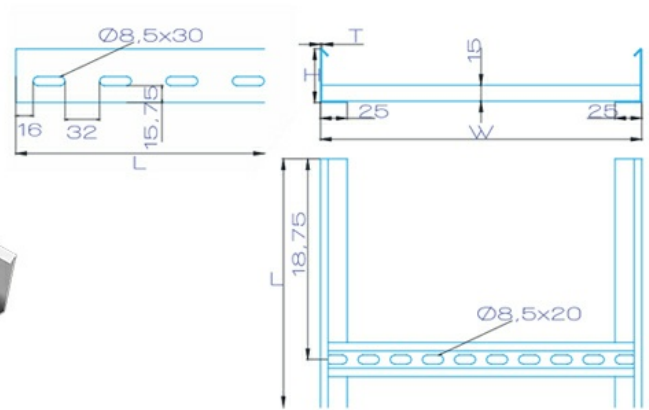

HDG Steel Cable Ladder, Thickness: 1.2 mm, Width: 100 mm, Height: 60 mm, Length: 3000 mm

Dimensions

| | |
|--------|--------|
| Width | 100.0 |
| Height | 60.0 |
| Length | 3000.0 |
| Weight | 5.97 |
| Finish | HDG |