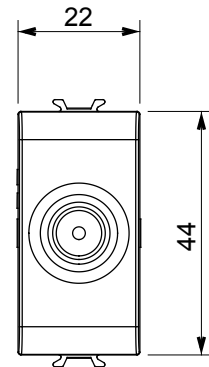

Wide range of control devices, sockets for power supply (conforming to national and international standards) signal pick-up, climate control, comfort management, technical alarm signalling and emergency lighting management. The ChoruSmart modular devices are available in five colours, glossy white, satin white, natural beige, satin black and lacquered titanium and in various sizes from 1/2, 1, 2 and 3 modules. Thanks to the mounting supports for rectangular, square and round boxes, endless combinations can be created with the ChoruSmart range of plates.

Category	TV socket-outlet	Description	Through wiring
Colour	Satin black	Attenuation	10 dB
Frequency	5-2400 MHz	Shielding	Class A
For connector type	IEC-Male	Standard	EN 60728-4; IEC 61169-2
No. modules	1	Cable fixing	With screw
Case	Pressure casting zamak metal body	Electrocod	0131
Material	Technopolymer		

### DIMENSIONAL