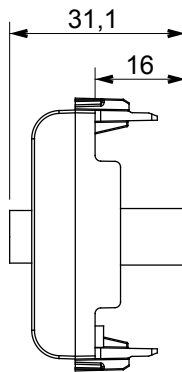

Wide range of control devices, sockets for power supply (conforming to national and international standards) signal pick-up, climate control, comfort management, technical alarm signalling and emergency lighting management. The ChoruSmart modular devices are available in five colours, glossy white, satin white, natural beige, satin black and lacquered titanium and in various sizes from 1/2, 1, 2 and 3 modules. Thanks to the mounting supports for rectangular, square and round boxes, endless combinations can be created with the ChoruSmart range of plates.

Category	TV/SAT socket-outlet	Description	Direct
Colour	Satin black	Attenuation	0 dB
Frequency	5-2400 MHz	Shielding	Class A
For connector type	F-Female	Standard	IEC 61169-24
No. modules	2	Cable fixing	Pressure-operated
Case	Plastic material body	Electrocod	0131
Material	Technopolymer		

### DIMENSIONAL