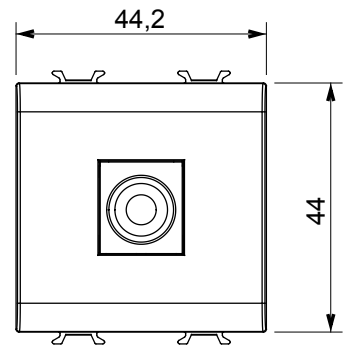

Wide range of control devices, sockets for power supply (conforming to national and international standards) signal pick-up, climate control, comfort management, technical alarm signalling and emergency lighting management. The ChoruSmart modular devices are available in five colours, glossy white, satin white, natural beige, satin black and lacquered titanium and in various sizes from 1/2, 1, 2 and 3 modules. Thanks to the mounting supports for rectangular, square and round boxes, endless combinations can be created with the ChoruSmart range of plates.

Category	TV/SAT socket-outlet	Description	Direct
Colour	Satin black	Attenuation	0 dB
Frequency	5-2400 MHz	Shielding	Class A
For connector type	F-Female	Standard	IEC 61169-24
No. modules	2	Cable fixing	Pressure-operated
Case	Plastic material body	Electrocod	0131
Material	Technopolymer		

### DIMENSIONAL