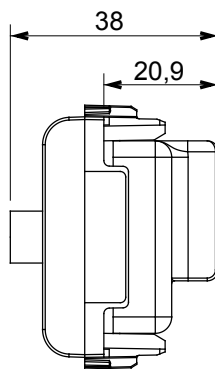

Wide range of control devices, sockets for power supply (conforming to national and international standards) signal pick-up, climate control, comfort management, technical alarm signalling and emergency lighting management. The ChoruSmart modular devices are available in five colours, glossy white, satin white, natural beige, satin black and lacquered titanium and in various sizes from 1/2, 1, 2 and 3 modules. Thanks to the mounting supports for rectangular, square and round boxes, endless combinations can be created with the ChoruSmart range of plates.

Category	TV/SAT socket-outlet	Description	Direct
Colour	Satin black	Attenuation	0 dB
Connectors	TV-SAT	Standard	EN 60728-4; IEC 61169-2; IEC 61169-24
No. modules	2	Cable fixing	With screw
Case	Pressure casting zamak metal body	Electrocod	0131
Material	Technopolymer		

DIMENSIONAL

STANDARDS/APPROVALS