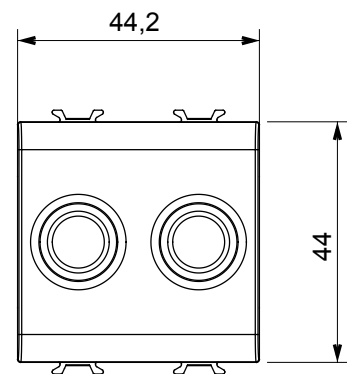

Wide range of control devices, sockets for power supply (conforming to national and international standards) signal pick-up, climate control, comfort management, technical alarm signalling and emergency lighting management. The ChoruSmart modular devices are available in five colours, glossy white, satin white, natural beige, satin black and lacquered titanium and in various sizes from 1/2, 1, 2 and 3 modules. Thanks to the mounting supports for rectangular, square and round boxes, endless combinations can be created with the ChoruSmart range of plates.

Category	TV/SAT socket-outlet	Description	Direct
Colour	Satin black	Attenuation	0 dB
Connectors	TV-SAT	Standard	EN 60728-4; IEC 61169-2; IEC 61169-24
No. modules	2	Cable fixing	With screw
Case	Pressure casting zamak metal body	Electrocod	0131
Material	Technopolymer		

DIMENSIONAL

STANDARDS/APPROVALS