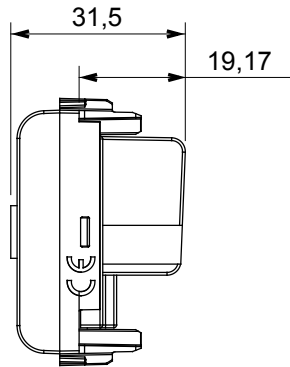

Wide range of control devices, sockets for power supply (conforming to national and international standards) signal pick-up, climate control, comfort management, technical alarm signalling and emergency lighting management. The ChoruSmart modular devices are available in five colours, glossy white, satin white, natural beige, satin black and lacquered titanium and in various sizes from 1/2, 1, 2 and 3 modules. Thanks to the mounting supports for rectangular, square and round boxes, endless combinations can be created with the ChoruSmart range of plates.

Category	TV socket-outlet	Description	Direct
Colour	Ivory	Attenuation	0 dB
Frequency	5-2400 MHz	Shielding	Class A
For connector type	IEC-Male	Standard	EN 60728-4; IEC 61169-2
No. modules	1	Cable fixing	With screw
Case	Pressure casting zamak metal body	Material	Technopolymer

DIMENSIONAL

STANDARDS/APPROVALS