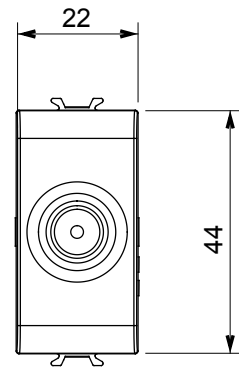

Wide range of control devices, sockets for power supply (conforming to national and international standards) signal pick-up, climate control, comfort management, technical alarm signalling and emergency lighting management. The ChoruSmart modular devices are available in five colours, glossy white, satin white, natural beige, satin black and lacquered titanium and in various sizes from 1/2, 1, 2 and 3 modules. Thanks to the mounting supports for rectangular, square and round boxes, endless combinations can be created with the ChoruSmart range of plates.

Category	TV socket-outlet	Description	Direct
Colour	Ivory	Attenuation	0 dB
Frequency	5-2400 MHz	Shielding	Class A
For connector type	IEC-Male	Standard	EN 60728-4; IEC 61169-2
No. modules	1	Cable fixing	With screw
Case	Pressure casting zamak metal body	Material	Technopolymer

DIMENSIONAL

STANDARDS/APPROVALS