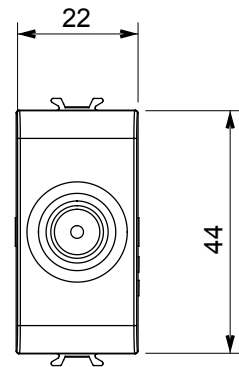

Wide range of control devices, sockets for power supply (conforming to national and international standards) signal pick-up, climate control, comfort management, technical alarm signalling and emergency lighting management. The ChoruSmart modular devices are available in five colours, glossy white, satin white, natural beige, satin black and lacquered titanium and in various sizes from 1/2, 1, 2 and 3 modules. Thanks to the mounting supports for rectangular, square and round boxes, endless combinations can be created with the ChoruSmart range of plates.

Category	TV socket-outlet	Description	Direct
Colour	Glossy Titanium	Attenuation	0 dB
Frequency	5-2400 MHz	Shielding	Class A
For connector type	IEC-Male	Standard	EN 60728-4; IEC 61169-2
No. modules	1	Cable fixing	With screw
Case	Pressure casting zamak metal body	Electrocod	0131
Material	Technopolymer		

### DIMENSIONAL