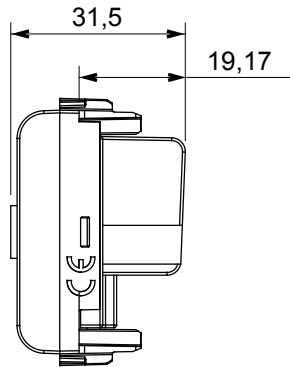

Wide range of control devices, sockets for power supply (conforming to national and international standards) signal pick-up, climate control, comfort management, technical alarm signalling and emergency lighting management. The ChoruSmart modular devices are available in five colours, glossy white, satin white, natural beige, satin black and lacquered titanium and in various sizes from 1/2, 1, 2 and 3 modules. Thanks to the mounting supports for rectangular, square and round boxes, endless combinations can be created with the ChoruSmart range of plates.

Category	TV socket-outlet	Description	Direct
Colour	Glossy Titanium	Attenuation	0 dB
Frequency	5-2400 MHz	Shielding	Class A
For connector type	IEC-Male	Standard	EN 60728-4; IEC 61169-2
No. modules	1	Cable fixing	With screw
Case	Pressure casting zamak metal body	Electrocod	0131
Material	Technopolymer		

### DIMENSIONAL