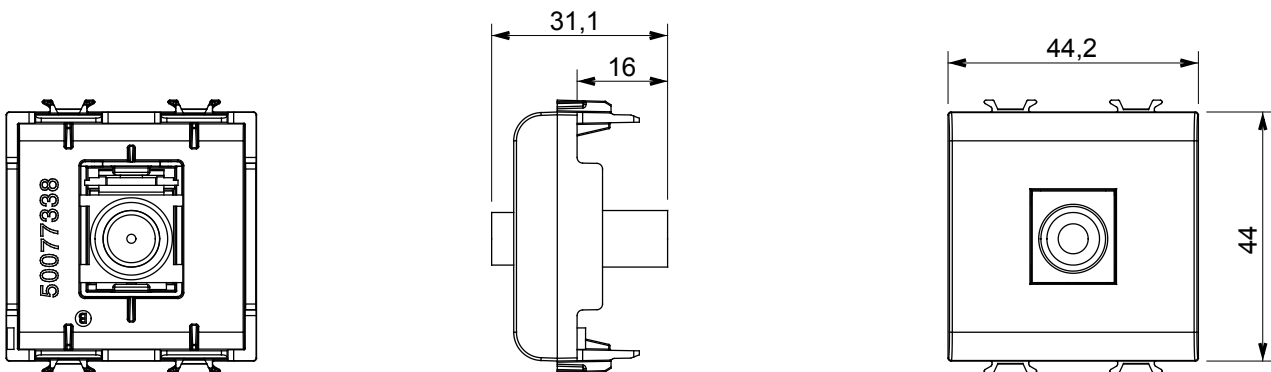

Wide range of control devices, sockets for power supply (conforming to national and international standards) signal pick-up, climate control, comfort management, technical alarm signalling and emergency lighting management. The ChoruSmart modular devices are available in five colours, glossy white, satin white, natural beige, satin black and lacquered titanium and in various sizes from 1/2, 1, 2 and 3 modules. Thanks to the mounting supports for rectangular, square and round boxes, endless combinations can be created with the ChoruSmart range of plates.

Category	TV/SAT socket-outlet	Description	Direct
Colour	Glossy Titanium	Attenuation	0 dB
Frequency	5-2400 MHz	Shielding	Class A
For connector type	F-Female	Standard	IEC 61169-24
No. modules	2	Cable fixing	Pressure-operated
Case	Plastic material body	Electrocod	0131
Material	Technopolymer		

DIMENSIONAL

STANDARDS/APPROVALS