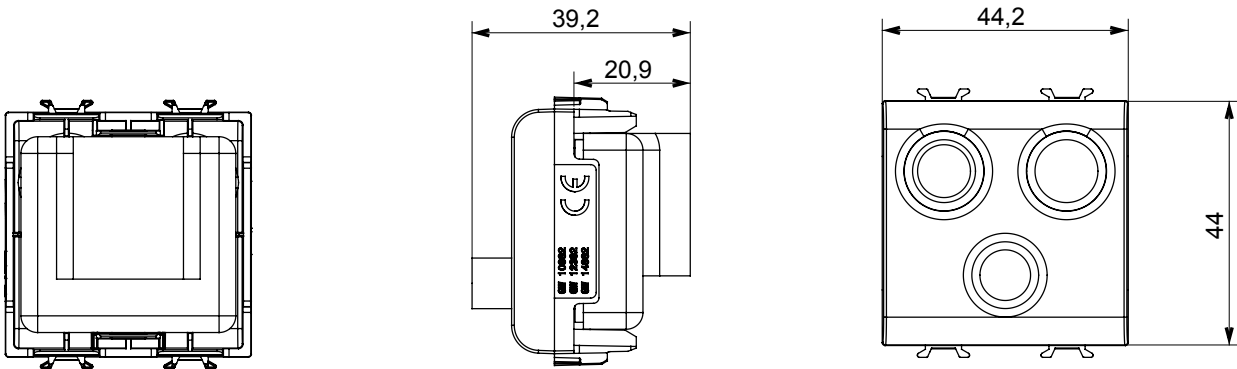

Wide range of control devices, sockets for power supply (conforming to national and international standards) signal pick-up, climate control, comfort management, technical alarm signalling and emergency lighting management. The ChoruSmart modular devices are available in five colours, glossy white, satin white, natural beige, satin black and lacquered titanium and in various sizes from 1/2, 1, 2 and 3 modules. Thanks to the mounting supports for rectangular, square and round boxes, endless combinations can be created with the ChoruSmart range of plates.

|             |                                   |              |                                       |
|-------------|-----------------------------------|--------------|---------------------------------------|
| Category    | TV/FM/SAT socket-outlet           | Description  | Direct                                |
| Colour      | Glossy Titanium                   | Attenuation  | 0 dB                                  |
| Connectors  | TV-FM-SAT                         | Standard     | EN 60728-4; IEC 61169-2; IEC 61169-24 |
| No. modules | 2                                 | Cable fixing | With screw                            |
| Case        | Pressure casting zamak metal body | Electrocod   | 0131                                  |
| Material    | Technopolymer                     |              |                                       |

### DIMENSIONAL