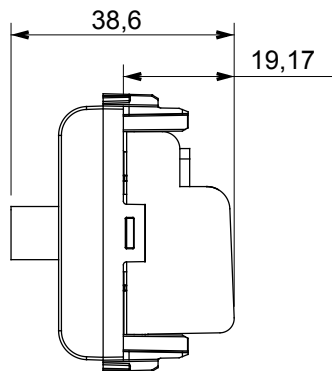

Wide range of control devices, sockets for power supply (conforming to national and international standards) signal pick-up, climate control, comfort management, technical alarm signalling and emergency lighting management. The ChoruSmart modular devices are available in five colours, glossy white, satin white, natural beige, satin black and lacquered titanium and in various sizes from 1/2, 1, 2 and 3 modules. Thanks to the mounting supports for rectangular, square and round boxes, endless combinations can be created with the ChoruSmart range of plates.

Category	TV/SAT socket-outlet	Description	Through wiring
Colour	Glossy white	Attenuation	5 dB
Frequency	5-2400 MHz	Shielding	Class A
For connector type	F-Female	Standard	EN 60728-4; IEC 61169-24
No. modules	1	Cable fixing	With screw
Case	Pressure casting zamak metal body	Electrocod	0131
Material	Technopolymer		

DIMENSIONAL

STANDARDS/APPROVALS