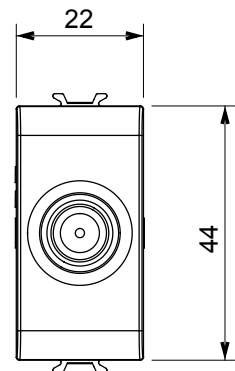

Wide range of control devices, sockets for power supply (conforming to national and international standards) signal pick-up, climate control, comfort management, technical alarm signalling and emergency lighting management. The ChoruSmart modular devices are available in five colours, glossy white, satin white, natural beige, satin black and lacquered titanium and in various sizes from 1/2, 1, 2 and 3 modules. Thanks to the mounting supports for rectangular, square and round boxes, endless combinations can be created with the ChoruSmart range of plates.

Category	TV/SAT socket-outlet	Description	Through wiring
Colour	Glossy white	Attenuation	5 dB
Frequency	5-2400 MHz	Shielding	Class A
For connector type	F-Female	Standard	EN 60728-4; IEC 61169-24
No. modules	1	Cable fixing	With screw
Case	Pressure casting zamak metal body	Electrocod	0131
Material	Technopolymer		

DIMENSIONAL

STANDARDS/APPROVALS