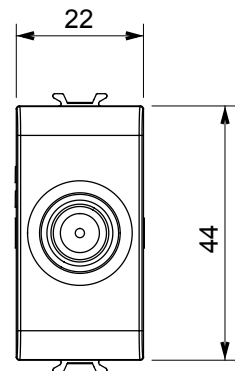

Wide range of control devices, sockets for power supply (conforming to national and international standards) signal pick-up, climate control, comfort management, technical alarm signalling and emergency lighting management. The ChoruSmart modular devices are available in five colours, glossy white, satin white, natural beige, satin black and lacquered titanium and in various sizes from 1/2, 1, 2 and 3 modules. Thanks to the mounting supports for rectangular, square and round boxes, endless combinations can be created with the ChoruSmart range of plates.

Category	TV/SAT socket-outlet	Description	Through wiring
Colour	Glossy white	Attenuation	10 dB
Frequency	5-2400 MHz	Shielding	Class A
For connector type	F-Female	Standard	EN 60728-4; IEC 61169-24
No. modules	1	Cable fixing	With screw
Case	Pressure casting zamak metal body	Electrocod	0131
Material	Technopolymer		

DIMENSIONAL

STANDARDS/APPROVALS