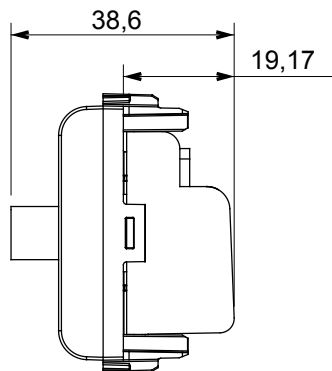

Wide range of control devices, sockets for power supply (conforming to national and international standards) signal pick-up, climate control, comfort management, technical alarm signalling and emergency lighting management. The ChoruSmart modular devices are available in five colours, glossy white, satin white, natural beige, satin black and lacquered titanium and in various sizes from 1/2, 1, 2 and 3 modules. Thanks to the mounting supports for rectangular, square and round boxes, endless combinations can be created with the ChoruSmart range of plates.

Category	TV/SAT socket-outlet	Description	Through wiring
Colour	Glossy white	Attenuation	10 dB
Frequency	5-2400 MHz	Shielding	Class A
For connector type	F-Female	Standard	EN 60728-4; IEC 61169-24
No. modules	1	Cable fixing	With screw
Case	Pressure casting zamak metal body	Electrocod	0131
Material	Technopolymer		

DIMENSIONAL

STANDARDS/APPROVALS