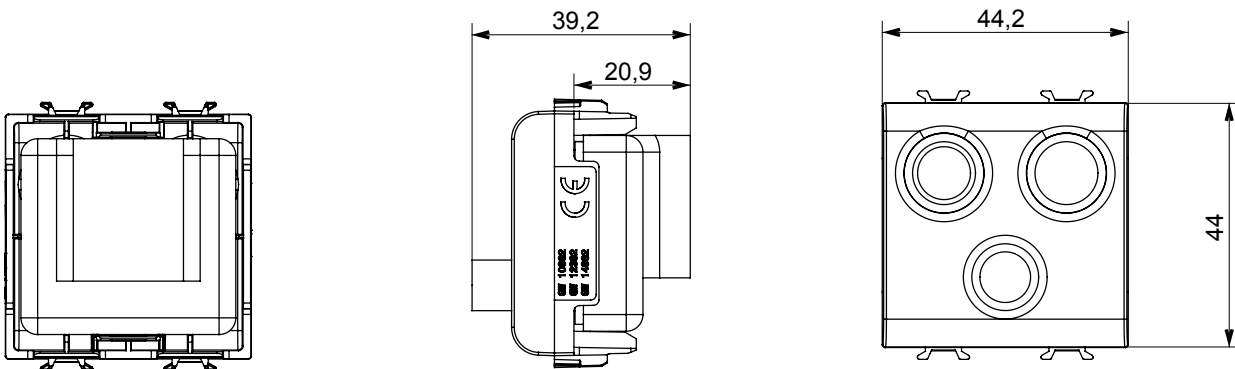

Wide range of control devices, sockets for power supply (conforming to national and international standards) signal pick-up, climate control, comfort management, technical alarm signalling and emergency lighting management. The ChoruSmart modular devices are available in five colours, glossy white, satin white, natural beige, satin black and lacquered titanium and in various sizes from 1/2, 1, 2 and 3 modules. Thanks to the mounting supports for rectangular, square and round boxes, endless combinations can be created with the ChoruSmart range of plates.

Category	TV/FM/SAT socket-outlet	Description	Direct
Colour	Glossy white	Attenuation	0 dB
Connectors	TV-FM-SAT	Standard	EN 60728-4; IEC 61169-2; IEC 61169-24
No. modules	2	Cable fixing	With screw
Case	Pressure casting zamak metal body	Electrocod	0131
Material	Technopolymer		

DIMENSIONAL

STANDARDS/APPROVALS