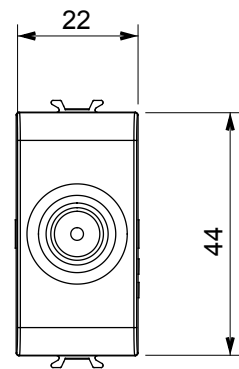

DIMENSIONAL