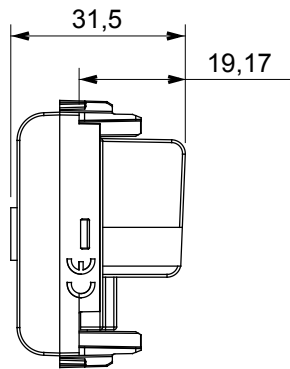

DIMENSIONAL