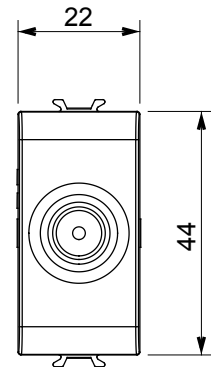

Wide range of control devices, sockets for power supply (conforming to national and international standards) signal pick-up, climate control, comfort management, technical alarm signalling and emergency lighting management. The ChoruSmart modular devices are available in five colours, glossy white, satin white, natural beige, satin black and lacquered titanium and in various sizes from 1/2, 1, 2 and 3 modules. Thanks to the mounting supports for rectangular, square and round boxes, endless combinations can be created with the ChoruSmart range of plates.

Category	TV socket-outlet	Description	Through wiring
Colour	Natural satin beige	Attenuation	5 dB
Frequency	5-2400 MHz	Shielding	Class A
For connector type	IEC-Male	Standard	EN 60728-4; IEC 61169-2
No. modules	1	Cable fixing	With screw
Case	Pressure casting zamak metal body	Electrocod	0131
Material	Technopolymer		

#### DIMENSIONAL