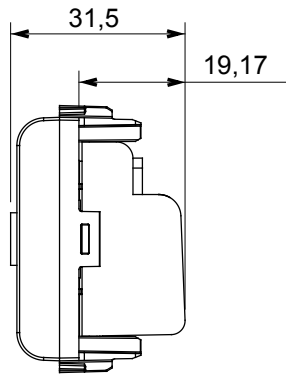

Wide range of control devices, sockets for power supply (conforming to national and international standards) signal pick-up, climate control, comfort management, technical alarm signalling and emergency lighting management. The ChoruSmart modular devices are available in five colours, glossy white, satin white, natural beige, satin black and lacquered titanium and in various sizes from 1/2, 1, 2 and 3 modules. Thanks to the mounting supports for rectangular, square and round boxes, endless combinations can be created with the ChoruSmart range of plates.

Category	TV socket-outlet	Description	Through wiring
Colour	Natural satin beige	Attenuation	5 dB
Frequency	5-2400 MHz	Shielding	Class A
For connector type	IEC-Male	Standard	EN 60728-4; IEC 61169-2
No. modules	1	Cable fixing	With screw
Case	Pressure casting zamak metal body	Electrocod	0131
Material	Technopolymer		

#### DIMENSIONAL