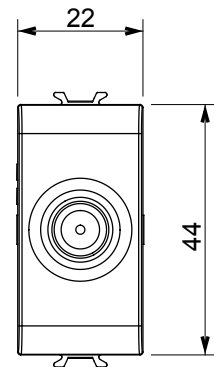

DIMENSIONAL