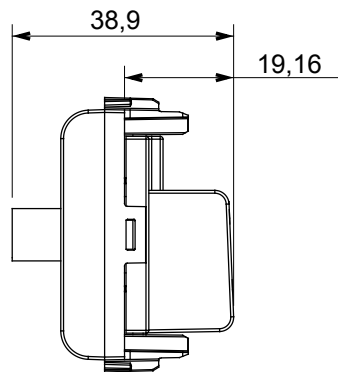

Wide range of control devices, sockets for power supply (conforming to national and international standards) signal pick-up, climate control, comfort management, technical alarm signalling and emergency lighting management. The ChoruSmart modular devices are available in five colours, glossy white, satin white, natural beige, satin black and lacquered titanium and in various sizes from 1/2, 1, 2 and 3 modules. Thanks to the mounting supports for rectangular, square and round boxes, endless combinations can be created with the ChoruSmart range of plates.

Category	TV/SAT socket-outlet	Description	Direct
Colour	Natural satin beige	Attenuation	0 dB
Frequency	5-2400 MHz	Shielding	Class A
For connector type	F-Female	Standard	EN 60728-4; IEC 61169-24
No. modules	1	Cable fixing	With screw
Case	Pressure casting zamak metal body	Electrocod	0131
Material	Technopolymer		

DIMENSIONAL

STANDARDS/APPROVALS