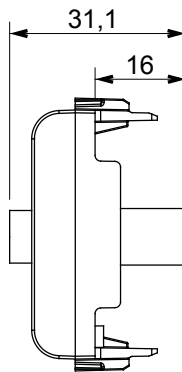

DIMENSIONAL