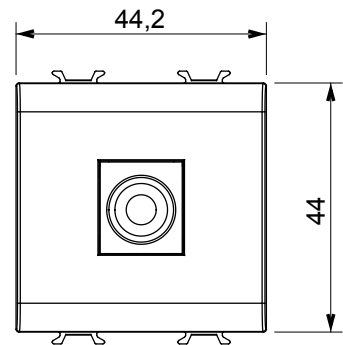

DIMENSIONAL