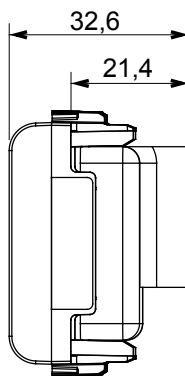

Wide range of control devices, sockets for power supply (conforming to national and international standards) signal pick-up, climate control, comfort management, technical alarm signalling and emergency lighting management. The ChoruSmart modular devices are available in five colours, glossy white, satin white, natural beige, satin black and lacquered titanium and in various sizes from 1/2, 1, 2 and 3 modules. Thanks to the mounting supports for rectangular, square and round boxes, endless combinations can be created with the ChoruSmart range of plates.

Category	TV/FM socket-outlet	Description	Direct
Colour	Natural satin beige	Attenuation	0 dB
Connectors	TV-FM	Standard	EN 60728-4; IEC 61169-2
No. modules	2	Cable fixing	With screw
Case	Pressure casting zamak metal body	Electrocod	0131
Material	Technopolymer		

DIMENSIONAL

STANDARDS/APPROVALS