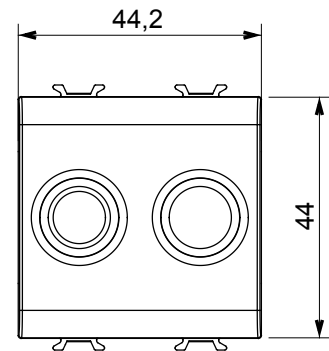

DIMENSIONAL