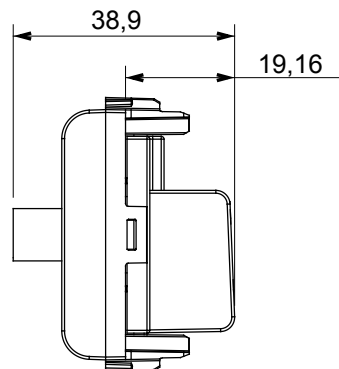

Wide range of control devices, sockets for power supply (conforming to national and international standards) signal pick-up, climate control, comfort management, technical alarm signalling and emergency lighting management. The ChoruSmart modular devices are available in five colours, glossy white, satin white, natural beige, satin black and lacquered titanium and in various sizes from 1/2, 1, 2 and 3 modules. Thanks to the mounting supports for rectangular, square and round boxes, endless combinations can be created with the ChoruSmart range of plates.

Category	TV/SAT socket-outlet	Description	Direct
Colour	Satin White	Attenuation	0 dB
Frequency	5-2400 MHz	Shielding	Class A
For connector type	F-Female	Standard	EN 60728-4; IEC 61169-24
No. modules	1	Cable fixing	With screw
Case	Pressure casting zamak metal body	Electrocod	0131
Material	Technopolymer		

DIMENSIONAL

STANDARDS/APPROVALS