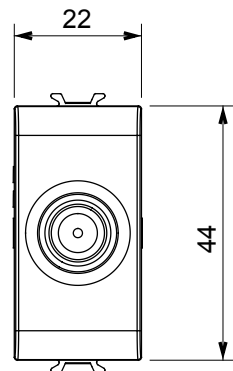

Wide range of control devices, sockets for power supply (conforming to national and international standards) signal pick-up, climate control, comfort management, technical alarm signalling and emergency lighting management. The ChoruSmart modular devices are available in five colours, glossy white, satin white, natural beige, satin black and lacquered titanium and in various sizes from 1/2, 1, 2 and 3 modules. Thanks to the mounting supports for rectangular, square and round boxes, endless combinations can be created with the ChoruSmart range of plates.

Category	TV/SAT socket-outlet	Description	Through wiring
Colour	Satin White	Attenuation	5 dB
Frequency	5-2400 MHz	Shielding	Class A
For connector type	F-Female	Standard	EN 60728-4; IEC 61169-24
No. modules	1	Cable fixing	With screw
Case	Pressure casting zamak metal body	Electrocod	0131
Material	Technopolymer		

DIMENSIONAL

STANDARDS/APPROVALS