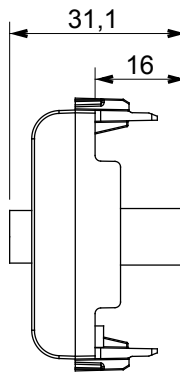

DIMENSIONAL