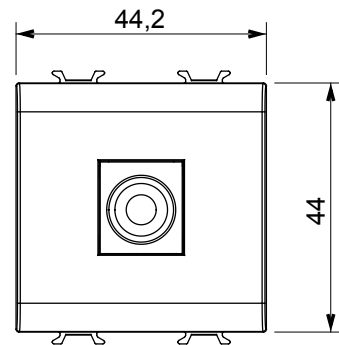

Wide range of control devices, sockets for power supply (conforming to national and international standards) signal pick-up, climate control, comfort management, technical alarm signalling and emergency lighting management. The ChoruSmart modular devices are available in five colours, glossy white, satin white, natural beige, satin black and lacquered titanium and in various sizes from 1/2, 1, 2 and 3 modules. Thanks to the mounting supports for rectangular, square and round boxes, endless combinations can be created with the ChoruSmart range of plates.

Category	TV/SAT socket-outlet	Description	Direct
Colour	Satin White	Attenuation	0 dB
Frequency	5-2400 MHz	Shielding	Class A
For connector type	F-Female	Standard	IEC 61169-24
No. modules	2	Cable fixing	Pressure-operated
Case	Plastic material body	Electrocod	0131
Material	Technopolymer		

DIMENSIONAL

STANDARDS/APPROVALS