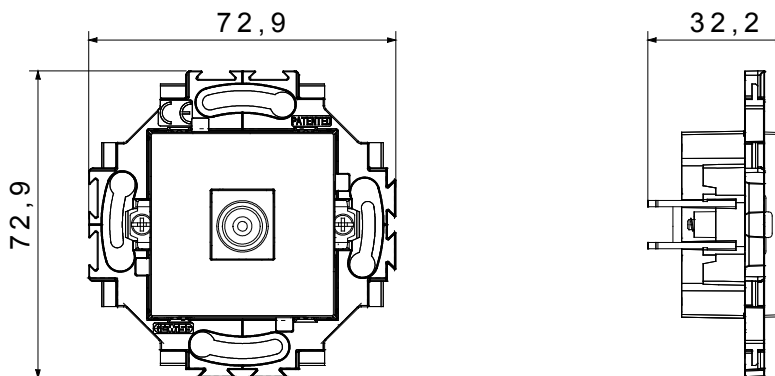

Residential series suitable for installations on round and square boxes, characterised by an elegant appearance and classic shapes. The plates, made of technopolymer in seven colours and with different modularities, from 1 to 5-gang, can be installed in both horizontal and vertical positions. The series, developed around a core of monobloc devices, is available in two colours: white and ivory, both with a glossy finish. Expandable with ChorusSmart modular devices.

Category	TV socket-outlet	Colour	White
Material	Technopolymer	Finishing	Glossy
Description	Direct	Attenuation	0 dB
Fixing	With clutches/Screws	Glow wire test	850 °C
Thermo-pressure with ball	125 °C	Standard	IEC 60169

### DIMENSIONAL