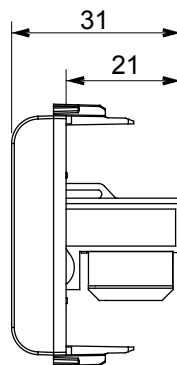

Wide range of control devices, sockets for power supply (conforming to national and international standards) signal pick-up, climate control, comfort management, technical alarm signalling and emergency lighting management. The ChoruSmart modular devices are available in five colours, glossy white, satin white, natural beige, satin black and lacquered titanium and in various sizes from 1/2, 1, 2 and 3 modules. Thanks to the mounting supports for rectangular, square and round boxes, endless combinations can be created with the ChoruSmart range of plates.

Category	Data socket	Description	RJ45
Colour	Satin black	Use category	5e
Cables	UTP	Connection	Toolless
Number pairs	4	Standard	EN 60603-7-2
No. modules	1	Electrocod	3722
Material	Technopolymer		

DIMENSIONAL