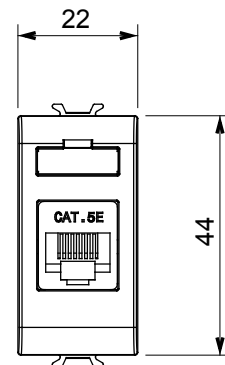

Wide range of control devices, sockets for power supply (conforming to national and international standards) signal pick-up, climate control, comfort management, technical alarm signalling and emergency lighting management. The ChoruSmart modular devices are available in five colours, glossy white, satin white, natural beige, satin black and lacquered titanium and in various sizes from 1/2, 1, 2 and 3 modules. Thanks to the mounting supports for rectangular, square and round boxes, endless combinations can be created with the ChoruSmart range of plates.

Category	Data socket	Description	RJ45
Colour	Satin black	Use category	5e
Cables	UTP	Connection	Toolless
Number pairs	4	Standard	EN 60603-7-2
No. modules	1	Electrocod	3722
Material	Technopolymer		

DIMENSIONAL