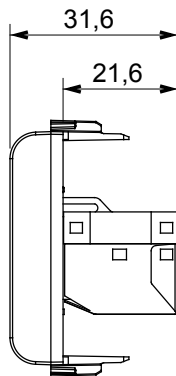

Wide range of control devices, sockets for power supply (conforming to national and international standards) signal pick-up, climate control, comfort management, technical alarm signalling and emergency lighting management. The ChoruSmart modular devices are available in five colours, glossy white, satin white, natural beige, satin black and lacquered titanium and in various sizes from 1/2, 1, 2 and 3 modules. Thanks to the mounting supports for rectangular, square and round boxes, endless combinations can be created with the ChoruSmart range of plates.

Category	Data socket	Description	RJ45
Colour	Ivory	Use category	6
Cables	FTP	Connection	Toolless
Number pairs	4	Standard	EN 60603-7-5
No. modules	1	Material	Technopolymer

DIMENSIONAL

STANDARDS/APPROVALS