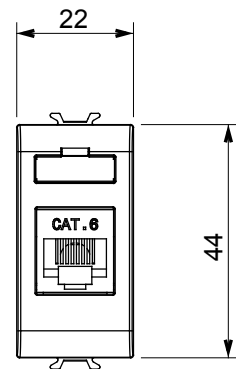

Wide range of control devices, sockets for power supply (conforming to national and international standards) signal pick-up, climate control, comfort management, technical alarm signalling and emergency lighting management. The ChoruSmart modular devices are available in five colours, glossy white, satin white, natural beige, satin black and lacquered titanium and in various sizes from 1/2, 1, 2 and 3 modules. Thanks to the mounting supports for rectangular, square and round boxes, endless combinations can be created with the ChoruSmart range of plates.

Category	Data socket	Description	RJ45
Colour	Ivory	Use category	6
Cables	FTP	Connection	Toolless
Number pairs	4	Standard	EN 60603-7-5
No. modules	1	Material	Technopolymer

DIMENSIONAL

STANDARDS/APPROVALS