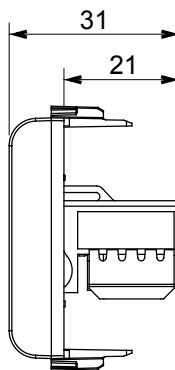

Wide range of control devices, sockets for power supply (conforming to national and international standards) signal pick-up, climate control, comfort management, technical alarm signalling and emergency lighting management. The ChoruSmart modular devices are available in five colours, glossy white, satin white, natural beige, satin black and lacquered titanium and in various sizes from 1/2, 1, 2 and 3 modules. Thanks to the mounting supports for rectangular, square and round boxes, endless combinations can be created with the ChoruSmart range of plates.

Category	Data socket	Description	RJ45
Colour	Glossy Titanium	Use category	6
Cables	UTP	Connection	Toolless
Number pairs	4	Standard	EN 60603-7-4
No. modules	1	Electrocod	3722
Material	Technopolymer		

### DIMENSIONAL