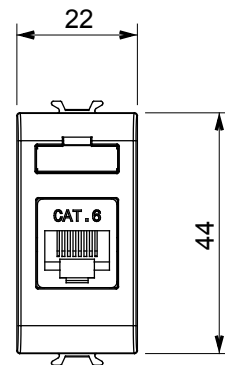

Wide range of control devices, sockets for power supply (conforming to national and international standards) signal pick-up, climate control, comfort management, technical alarm signalling and emergency lighting management. The ChoruSmart modular devices are available in five colours, glossy white, satin white, natural beige, satin black and lacquered titanium and in various sizes from 1/2, 1, 2 and 3 modules. Thanks to the mounting supports for rectangular, square and round boxes, endless combinations can be created with the ChoruSmart range of plates.

Category	Data socket	Description	RJ45
Colour	Glossy Titanium	Use category	6
Cables	UTP	Connection	Toolless
Number pairs	4	Standard	EN 60603-7-4
No. modules	1	Electrocod	3722
Material	Technopolymer		

### DIMENSIONAL