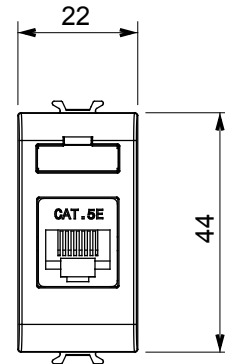

Wide range of control devices, sockets for power supply (conforming to national and international standards) signal pick-up, climate control, comfort management, technical alarm signalling and emergency lighting management. The ChoruSmart modular devices are available in five colours, glossy white, satin white, natural beige, satin black and lacquered titanium and in various sizes from 1/2, 1, 2 and 3 modules. Thanks to the mounting supports for rectangular, square and round boxes, endless combinations can be created with the ChoruSmart range of plates.

Category	Data socket	Description	RJ45
Colour	Glossy white	Use category	5e
Cables	UTP	Connection	Toolless
Number pairs	4	Standard	EN 60603-7-2
No. modules	1	Electrocod	3722
Material	Technopolymer		

DIMENSIONAL