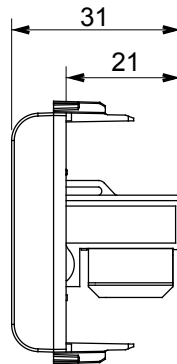

Wide range of control devices, sockets for power supply (conforming to national and international standards) signal pick-up, climate control, comfort management, technical alarm signalling and emergency lighting management. The ChoruSmart modular devices are available in five colours, glossy white, satin white, natural beige, satin black and lacquered titanium and in various sizes from 1/2, 1, 2 and 3 modules. Thanks to the mounting supports for rectangular, square and round boxes, endless combinations can be created with the ChoruSmart range of plates.

Category	Data socket	Description	RJ45
Colour	Glossy white	Use category	5e
Cables	UTP	Connection	Toolless
Number pairs	4	Standard	EN 60603-7-2
No. modules	1	Electrocod	3722
Material	Technopolymer		

DIMENSIONAL