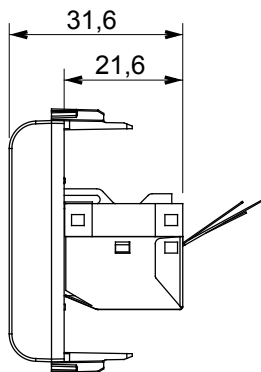

Wide range of control devices, sockets for power supply (conforming to national and international standards) signal pick-up, climate control, comfort management, technical alarm signalling and emergency lighting management. The ChoruSmart modular devices are available in five colours, glossy white, satin white, natural beige, satin black and lacquered titanium and in various sizes from 1/2, 1, 2 and 3 modules. Thanks to the mounting supports for rectangular, square and round boxes, endless combinations can be created with the ChoruSmart range of plates.

Category	Data socket	Description	RJ45
Colour	Glossy white	Use category	5e
Cables	FTP	Connection	Toolless
Number pairs	4	Standard	EN 60603-7-3
No. modules	1	Electrocod	3722
Material	Technopolymer		

DIMENSIONAL