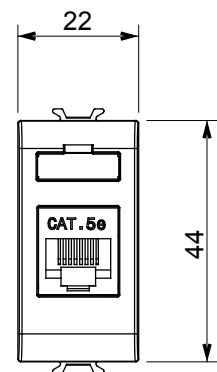

Wide range of control devices, sockets for power supply (conforming to national and international standards) signal pick-up, climate control, comfort management, technical alarm signalling and emergency lighting management. The ChoruSmart modular devices are available in five colours, glossy white, satin white, natural beige, satin black and lacquered titanium and in various sizes from 1/2, 1, 2 and 3 modules. Thanks to the mounting supports for rectangular, square and round boxes, endless combinations can be created with the ChoruSmart range of plates.

Category	Data socket	Description	RJ45
Colour	Glossy white	Use category	5e
Cables	FTP	Connection	Toolless
Number pairs	4	Standard	EN 60603-7-3
No. modules	1	Electrocod	3722
Material	Technopolymer		

DIMENSIONAL