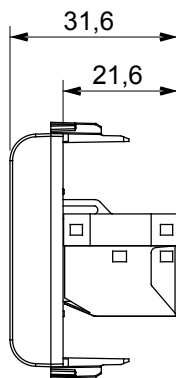

Wide range of control devices, sockets for power supply (conforming to national and international standards) signal pick-up, climate control, comfort management, technical alarm signalling and emergency lighting management. The ChoruSmart modular devices are available in five colours, glossy white, satin white, natural beige, satin black and lacquered titanium and in various sizes from 1/2, 1, 2 and 3 modules. Thanks to the mounting supports for rectangular, square and round boxes, endless combinations can be created with the ChoruSmart range of plates.

Category	Data socket	Description	RJ45
Colour	Glossy white	Use category	6
Cables	FTP	Connection	Toolless
Number pairs	4	Standard	EN 60603-7-5
No. modules	1	Electrocod	3722
Material	Technopolymer		

DIMENSIONAL