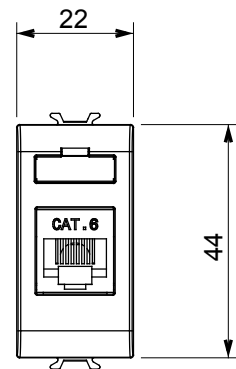

Wide range of control devices, sockets for power supply (conforming to national and international standards) signal pick-up, climate control, comfort management, technical alarm signalling and emergency lighting management. The ChoruSmart modular devices are available in five colours, glossy white, satin white, natural beige, satin black and lacquered titanium and in various sizes from 1/2, 1, 2 and 3 modules. Thanks to the mounting supports for rectangular, square and round boxes, endless combinations can be created with the ChoruSmart range of plates.

Category	Data socket	Description	RJ45
Colour	Glossy white	Use category	6
Cables	FTP	Connection	Toolless
Number pairs	4	Standard	EN 60603-7-5
No. modules	1	Electrocod	3722
Material	Technopolymer		

DIMENSIONAL