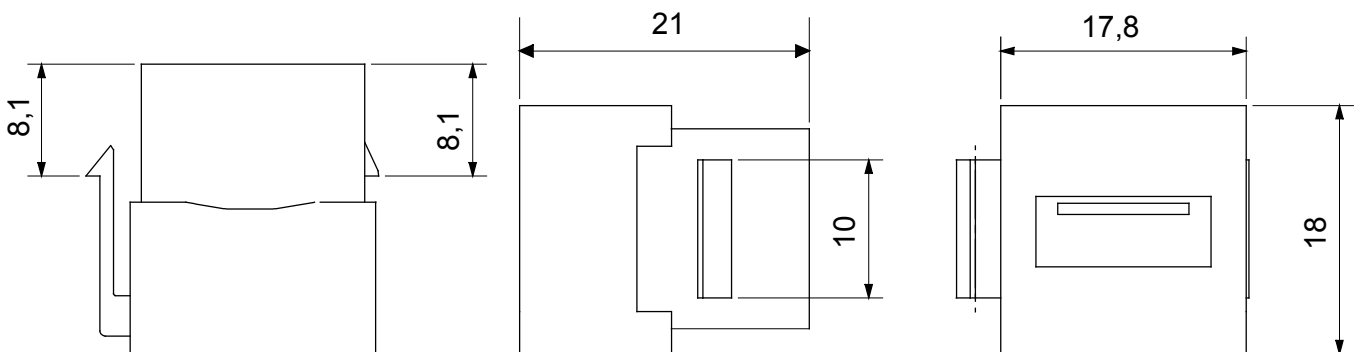

Category	Data socket	Description	USB coupler
Type	Female/Female - A type	Compatibility	Keystone Jack
Material	Technopolymer	Electrocod	3722

DIMENSIONAL

STANDARDS/APPROVALS