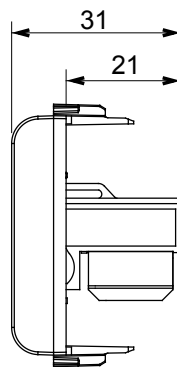

Wide range of control devices, sockets for power supply (conforming to national and international standards) signal pick-up, climate control, comfort management, technical alarm signalling and emergency lighting management. The ChoruSmart modular devices are available in five colours, glossy white, satin white, natural beige, satin black and lacquered titanium and in various sizes from 1/2, 1, 2 and 3 modules. Thanks to the mounting supports for rectangular, square and round boxes, endless combinations can be created with the ChoruSmart range of plates.

Category	Data socket	Description	RJ45
Colour	Satin White	Use category	5e
Cables	UTP	Connection	Toolless
Number pairs	4	Standard	EN 60603-7-2
No. modules	1	Electrocod	3722
Material	Technopolymer		

DIMENSIONAL