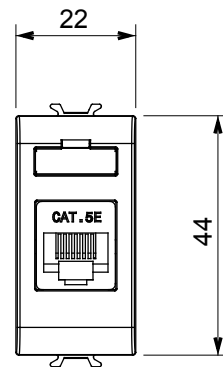

Wide range of control devices, sockets for power supply (conforming to national and international standards) signal pick-up, climate control, comfort management, technical alarm signalling and emergency lighting management. The ChoruSmart modular devices are available in five colours, glossy white, satin white, natural beige, satin black and lacquered titanium and in various sizes from 1/2, 1, 2 and 3 modules. Thanks to the mounting supports for rectangular, square and round boxes, endless combinations can be created with the ChoruSmart range of plates.

Category	Data socket	Description	RJ45
Colour	Satin White	Use category	5e
Cables	UTP	Connection	Toolless
Number pairs	4	Standard	EN 60603-7-2
No. modules	1	Electrocod	3722
Material	Technopolymer		

DIMENSIONAL