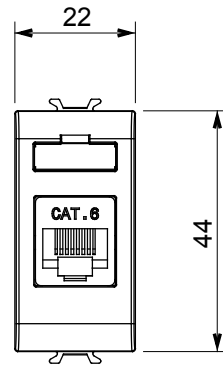

Wide range of control devices, sockets for power supply (conforming to national and international standards) signal pick-up, climate control, comfort management, technical alarm signalling and emergency lighting management. The ChoruSmart modular devices are available in five colours, glossy white, satin white, natural beige, satin black and lacquered titanium and in various sizes from 1/2, 1, 2 and 3 modules. Thanks to the mounting supports for rectangular, square and round boxes, endless combinations can be created with the ChoruSmart range of plates.

Category	Data socket	Description	RJ45
Colour	Satin White	Use category	6
Cables	UTP	Connection	Toolless
Number pairs	4	Standard	EN 60603-7-4
No. modules	1	Electrocod	3722
Material	Technopolymer		

DIMENSIONAL