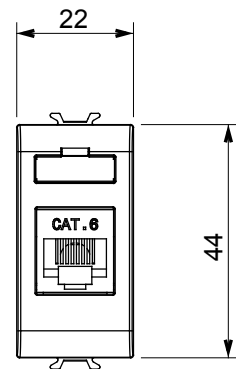

Wide range of control devices, sockets for power supply (conforming to national and international standards) signal pick-up, climate control, comfort management, technical alarm signalling and emergency lighting management. The ChoruSmart modular devices are available in five colours, glossy white, satin white, natural beige, satin black and lacquered titanium and in various sizes from 1/2, 1, 2 and 3 modules. Thanks to the mounting supports for rectangular, square and round boxes, endless combinations can be created with the ChoruSmart range of plates.

Category	Data socket	Description	RJ45
Colour	Satin White	Use category	6
Cables	FTP	Connection	Toolless
Number pairs	4	Standard	EN 60603-7-5
No. modules	1	Electrocod	3722
Material	Technopolymer		

DIMENSIONAL