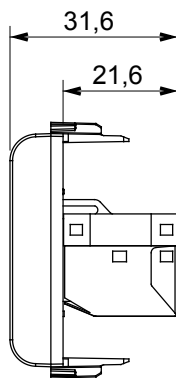

Wide range of control devices, sockets for power supply (conforming to national and international standards) signal pick-up, climate control, comfort management, technical alarm signalling and emergency lighting management. The ChoruSmart modular devices are available in five colours, glossy white, satin white, natural beige, satin black and lacquered titanium and in various sizes from 1/2, 1, 2 and 3 modules. Thanks to the mounting supports for rectangular, square and round boxes, endless combinations can be created with the ChoruSmart range of plates.

Category	Data socket	Description	RJ45
Colour	Satin White	Use category	6
Cables	FTP	Connection	Toolless
Number pairs	4	Standard	EN 60603-7-5
No. modules	1	Electrocod	3722
Material	Technopolymer		

DIMENSIONAL