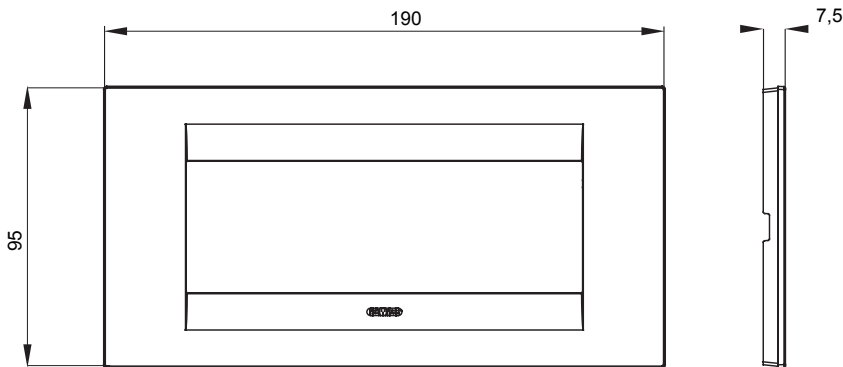

DIMENSIONAL

TECHNICAL SYMBOLOGY

STANDARDS/APPROVALS