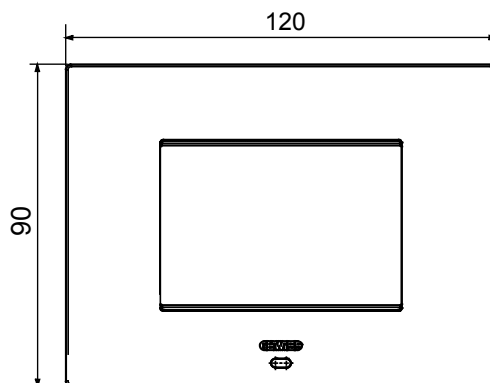

Smart plate can be used with Home Gateway for "CONNECTED SMART HOME" solutions. The EGO SMART plates integrate with the connected devices of the ChoruSmart system, they go beyond pure aesthetics and become an element of interaction with the user. The plates communicate with the other connected devices and, using RGB perimeter LED strips and a graphic display, can communicate operating statuses and any alarms detected by the smart functions that control the home to the user. The traditional EGO SMART and EGO plates can be used in the same system as they are designed to blend in perfectly.

Colour	Satin black	Description	3 modules
For support codes	GW16803N	Power supply	Via one of the suitable connected devices installed within it or via dedicated power supply unit GWA1700
Standard	2014/35/EU, 2014/30/EU, 2011/65/EU + 2015/863, EN 62368-1, EN 55032, EN 55035, EN IEC 63000	Working temperature	-5 ÷ +45 °C
Relative humidity (non-condensative)	Max 93%	IP degree	IP20
Functions	System information/status with messages on the display and notifications by RGB LED strips.	Material	Painted technopolymer
Finishing	Opaque finish	Glow wire test	650 °C
Thermo-pressure with ball	70 °C	Family	EGO SMART
User interface	The plate is equipped with a dot-matrix display and RGB LED strips		

DIMENSIONAL

8,7

TECHNICAL SYMBOLOGY

IP

IP20

GWT

650 °C

70 °C