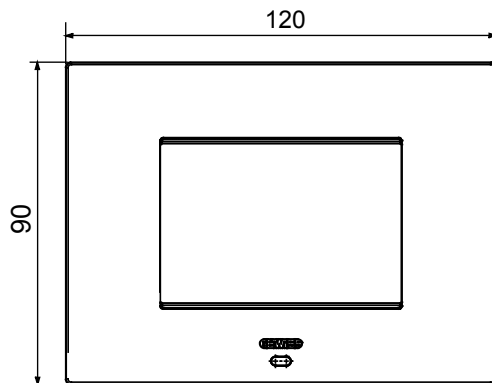

Smart plate can be used with Home Gateway for "CONNECTED SMART HOME" solutions. The EGO SMART plates integrate with the connected devices of the ChoruSmart system, they go beyond pure aesthetics and become an element of interaction with the user. The plates communicate with the other connected devices and, using RGB perimeter LED strips and a graphic display, can communicate operating statuses and any alarms detected by the smart functions that control the home to the user. The traditional EGO SMART and EGO plates can be used in the same system as they are designed to blend in perfectly.

Colour	Dark sand	Description	3 modules
For support codes	GW16803N	Power supply	Via one of the suitable connected devices installed within it or via dedicated power supply unit GWA1700
Standard	2014/35/EU, 2014/30/EU, 2011/65/EU + 2015/863, EN 62368-1, EN 55032, EN 55035, EN IEC 63000	Working temperature	-5 ÷ +45 °C
Relative humidity (non-condensative)	Max 93%	IP degree	IP20
Functions	System information/status with messages on the display and notifications by RGB LED strips.	Material	Painted technopolymer
Finishing	Opaque finish	Glow wire test	650 °C
Thermo-pressure with ball	70 °C	Family	EGO SMART
User interface	The plate is equipped with a dot-matrix display and RGB LED strips		

### DIMENSIONAL

### TECHNICAL SYMBOLOGY

**IP**

IP20

**GWT**

650 °C

70 °C