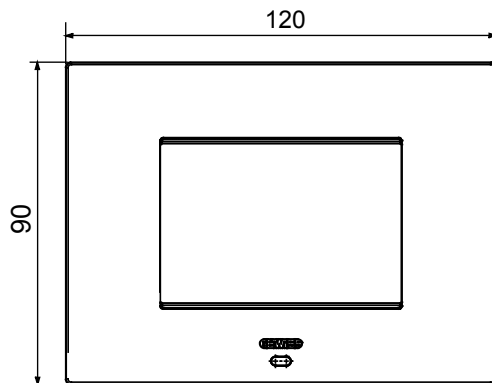

Smart plate can be used with Home Gateway for "CONNECTED SMART HOME" solutions. The EGO SMART plates integrate with the connected devices of the ChoruSmart system, they go beyond pure aesthetics and become an element of interaction with the user. The plates communicate with the other connected devices and, using RGB perimeter LED strips and a graphic display, can communicate operating statuses and any alarms detected by the smart functions that control the home to the user. The traditional EGO SMART and EGO plates can be used in the same system as they are designed to blend in perfectly.

Colour	Natural satin beige	Description	3 modules
For support codes	GW16803N	Power supply	Via one of the suitable connected devices installed within it or via dedicated power supply unit GWA1700
Standard	2014/35/EU, 2014/30/EU, 2011/65/EU + 2015/863, EN 62368-1, EN 55032, EN 55035, EN IEC 63000	Working temperature	-5 ÷ +45 °C
Relative humidity (non-condensative)	Max 93%	IP degree	IP20
Functions	System information/status with messages on the display and notifications by RGB LED strips.	Material	Painted technopolymer
Finishing	Opaque finish	Glow wire test	650 °C
Thermo-pressure with ball	70 °C	Family	EGO SMART
User interface	The plate is equipped with a dot-matrix display and RGB LED strips		

### DIMENSIONAL

### TECHNICAL SYMBOLOGY

**IP**

IP20

**GWT**

650 °C

70 °C