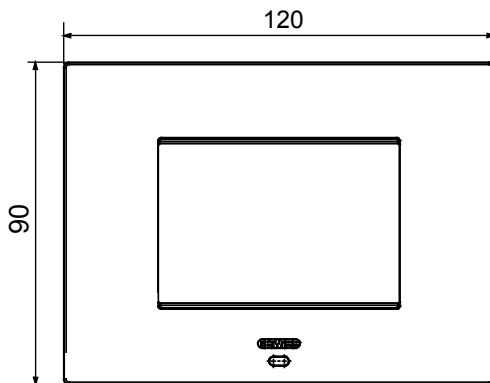

Smart plate can be used with Home Gateway for "CONNECTED SMART HOME" solutions. The EGO SMART plates integrate with the connected devices of the ChoruSmart system, they go beyond pure aesthetics and become an element of interaction with the user. The plates communicate with the other connected devices and, using RGB perimeter LED strips and a graphic display, can communicate operating statuses and any alarms detected by the smart functions that control the home to the user. The traditional EGO SMART and EGO plates can be used in the same system as they are designed to blend in perfectly.

Colour	Steel	Description	3 modules
For support codes	GW16803N	Power supply	Via one of the suitable connected devices installed within it or via dedicated power supply unit GWA1700
Standard	2014/35/EU, 2014/30/EU, 2011/65/EU + 2015/863, EN 62368-1, EN 55032, EN 55035, EN IEC 63000	Working temperature	-5 ÷ +45 °C
Relative humidity (non-condensative)	Max 93%	IP degree	IP20
Functions	System information/status with messages on the display and notifications by RGB LED strips.	Material	Painted technopolymer
Finishing	Opaque finish	Glow wire test	650 °C
Thermo-pressure with ball	70 °C	Family	EGO SMART
User interface	The plate is equipped with a dot-matrix display and RGB LED strips		

DIMENSIONAL

TECHNICAL SYMBOLOGY

IP

IP20

GWT

650 °C

70 °C

STANDARDS/APPROVALS