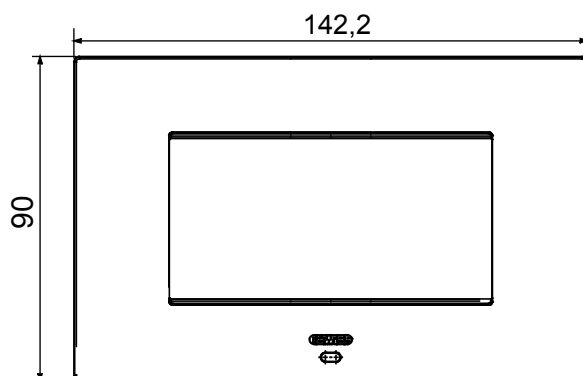

Smart plate can be used with Home Gateway for "CONNECTED SMART HOME" solutions. The EGO SMART plates integrate with the connected devices of the ChoruSmart system, they go beyond pure aesthetics and become an element of interaction with the user. The plates communicate with the other connected devices and, using RGB perimeter LED strips and a graphic display, can communicate operating statuses and any alarms detected by the smart functions that control the home to the user. The traditional EGO SMART and EGO plates can be used in the same system as they are designed to blend in perfectly.

Colour	Satin black	Description	4 modules
For support codes	GW16804N	Power supply	Via one of the suitable connected devices installed within it or via dedicated power supply unit GWA1700
Standard	2014/35/EU, 2014/30/EU, 2011/65/EU + 2015/863, EN 62368-1, EN 55032, EN 55035, EN IEC 63000	Working temperature	-5 ÷ +45 °C
Relative humidity (non-condensative)	Max 93%	IP degree	IP20
Functions	System information/status with messages on the display and notifications by RGB LED strips.	Material	Painted technopolymer
Finishing	Opaque finish	Glow wire test	650 °C
Thermo-pressure with ball	70 °C	Family	EGO SMART
User interface	The plate is equipped with a dot-matrix display and RGB LED strips		

DIMENSIONAL

TECHNICAL SYMBOLOGY

IP

IP20

GWT

650 °C

70 °C

STANDARDS/APPROVALS