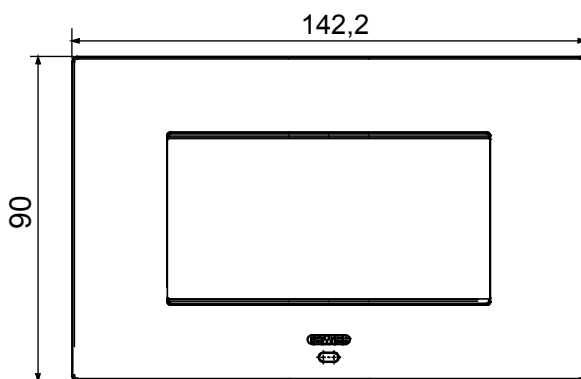

Smart plate can be used with Home Gateway for "CONNECTED SMART HOME" solutions. The EGO SMART plates integrate with the connected devices of the ChoruSmart system, they go beyond pure aesthetics and become an element of interaction with the user. The plates communicate with the other connected devices and, using RGB perimeter LED strips and a graphic display, can communicate operating statuses and any alarms detected by the smart functions that control the home to the user. The traditional EGO SMART and EGO plates can be used in the same system as they are designed to blend in perfectly.

Colour	Magnetic gray	Description	4 modules
For support codes	GW16804N	Power supply	Via one of the suitable connected devices installed within it or via dedicated power supply unit GWA1700
Standard	2014/35/EU, 2014/30/EU, 2011/65/EU + 2015/863, EN 62368-1, EN 55032, EN 55035, EN IEC 63000	Working temperature	-5 ÷ +45 °C
Relative humidity (non-condensative)	Max 93%	IP degree	IP20
Functions	System information/status with messages on the display and notifications by RGB LED strips.	Material	Painted technopolymer
Finishing	Opaque finish	Glow wire test	650 °C
Thermo-pressure with ball	70 °C	Family	EGO SMART
User interface	The plate is equipped with a dot-matrix display and RGB LED strips		

### DIMENSIONAL

### TECHNICAL SYMBOLOGY

**IP**

IP20

**GWT**

650 °C

70 °C