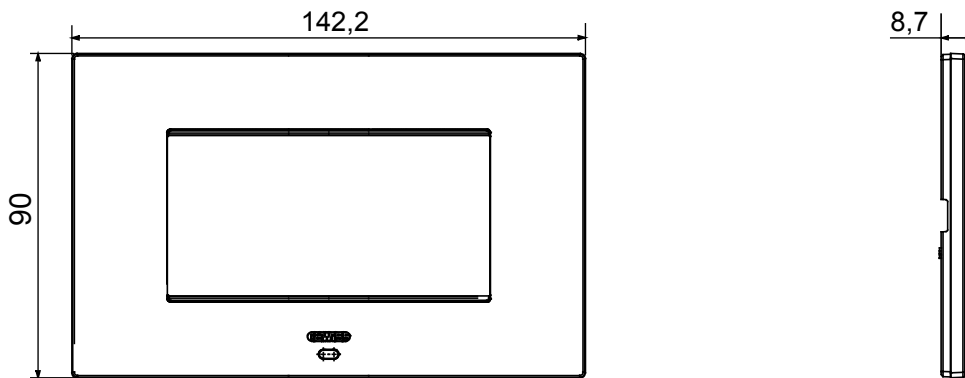

Smart plate can be used with Home Gateway for "CONNECTED SMART HOME" solutions. The EGO SMART plates integrate with the connected devices of the ChoruSmart system, they go beyond pure aesthetics and become an element of interaction with the user. The plates communicate with the other connected devices and, using RGB perimeter LED strips and a graphic display, can communicate operating statuses and any alarms detected by the smart functions that control the home to the user. The traditional EGO SMART and EGO plates can be used in the same system as they are designed to blend in perfectly.

Colour	Satin White	Description	4 modules
For support codes	GW16804N	Power supply	Via one of the suitable connected devices installed within it or via dedicated power supply unit GWA1700
Standard	2014/35/EU, 2014/30/EU, 2011/65/EU + 2015/863, EN 62368-1, EN 55032, EN 55035, EN IEC 63000	Working temperature	-5 ÷ +45 °C
Relative humidity (non-condensative)	Max 93%	IP degree	IP20
Functions	System information/status with messages on the display and notifications by RGB LED strips.	Material	Painted technopolymer
Finishing	Opaque finish	Glow wire test	650 °C
Thermo-pressure with ball	70 °C	Family	EGO SMART
User interface	The plate is equipped with a dot-matrix display and RGB LED strips		

DIMENSIONAL

TECHNICAL SYMBOLOGY

IP

IP20

GWT

650 °C

70 °C

STANDARDS/APPROVALS