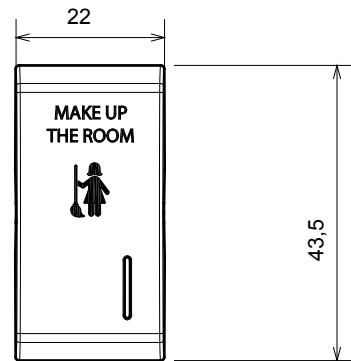

Wide range of control devices, sockets for power supply (conforming to national and international standards) signal pick-up, climate control, comfort management, technical alarm signalling and emergency lighting management. The ChoruSmart modular devices are available in five colours, glossy white, satin white, natural beige, satin black and lacquered titanium and in various sizes from 1/2, 1, 2 and 3 modules. Thanks to the mounting supports for rectangular, square and round boxes, endless combinations can be created with the ChoruSmart range of plates.

Category	Replaceable button key	Button key	With diffuser
Symbol	MUR	Colour	Glossy Titanium
Standard	EN 60669-1	Thermo-pressure with ball	125 °C
Glow Wire Test	850 °C	No. modules	1
Electrocod	140		

DIMENSIONAL

TECHNICAL SYMBOLOGY

STANDARDS/APPROVALS