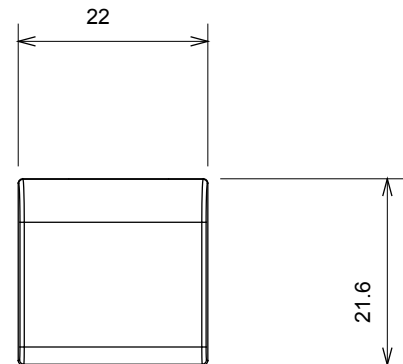

Wide range of control devices, sockets for power supply (conforming to national and international standards) signal pick-up, climate control, comfort management, technical alarm signalling and emergency lighting management. The ChoruSmart modular devices are available in five colours, glossy white, satin white, natural beige, satin black and lacquered titanium and in various sizes from 1/2, 1, 2 and 3 modules. Thanks to the mounting supports for rectangular, square and round boxes, endless combinations can be created with the ChoruSmart range of plates.

Category	Replaceable button key	Type	Interchangeable
Colour	Natural satin beige	Description	Keys 22x22 mm
Standard	EN 60669-1	Thermo-pressure with ball	125 °C
Glow Wire Test	850 °C	Symbol	Bell
Material	Technopolymer	Electrocod	0130

### DIMENSIONAL