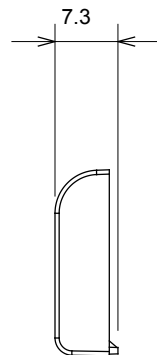

Wide range of control devices, sockets for power supply (conforming to national and international standards) signal pick-up, climate control, comfort management, technical alarm signalling and emergency lighting management. The ChoruSmart modular devices are available in five colours, glossy white, satin white, natural beige, satin black and lacquered titanium and in various sizes from 1/2, 1, 2 and 3 modules. Thanks to the mounting supports for rectangular, square and round boxes, endless combinations can be created with the ChoruSmart range of plates.

Category	Replaceable button key	Type	Interchangeable
Colour	Natural satin beige	Description	Keys 22x22 mm
Standard	EN 60669-1	Thermo-pressure with ball	125 °C
Glow Wire Test	850 °C	Symbol	Bell
Material	Technopolymer	Electrocod	0130

### DIMENSIONAL