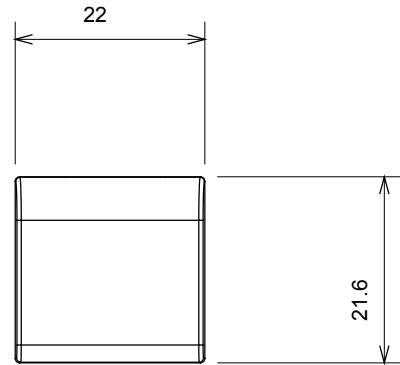

Wide range of control devices, sockets for power supply (conforming to national and international standards) signal pick-up, climate control, comfort management, technical alarm signalling and emergency lighting management. The ChoruSmart modular devices are available in five colours, glossy white, satin white, natural beige, satin black and lacquered titanium and in various sizes from 1/2, 1, 2 and 3 modules. Thanks to the mounting supports for rectangular, square and round boxes, endless combinations can be created with the ChoruSmart range of plates.

Category	Replaceable button key	Type	Interchangeable
Colour	Satin White	Description	Keys 22x22 mm
Standard	EN 60669-1	Thermo-pressure with ball	125 °C
Glow Wire Test	850 °C	Symbol	Bell
Material	Technopolymer	Electrocod	0130

### DIMENSIONAL