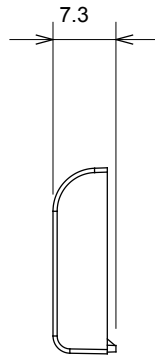

Wide range of control devices, sockets for power supply (conforming to national and international standards) signal pick-up, climate control, comfort management, technical alarm signalling and emergency lighting management. The ChoruSmart modular devices are available in five colours, glossy white, satin white, natural beige, satin black and lacquered titanium and in various sizes from 1/2, 1, 2 and 3 modules. Thanks to the mounting supports for rectangular, square and round boxes, endless combinations can be created with the ChoruSmart range of plates.

Category	Replaceable button key	Type	Interchangeable
Colour	Satin White	Description	Keys 22x22 mm
Standard	EN 60669-1	Thermo-pressure with ball	125 °C
Glow Wire Test	850 °C	Symbol	Bell
Material	Technopolymer	Electrocod	0130

### DIMENSIONAL