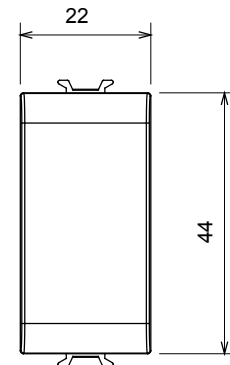

Wide range of control devices, sockets for power supply (conforming to national and international standards) signal pick-up, climate control, comfort management, technical alarm signalling and emergency lighting management. The ChoruSmart modular devices are available in five colours, glossy white, satin white, natural beige, satin black and lacquered titanium and in various sizes from 1/2, 1, 2 and 3 modules. Thanks to the mounting supports for rectangular, square and round boxes, endless combinations can be created with the ChoruSmart range of plates.

Category	Blanking module	Colour	Ivory
Description	1 module	Standard	EN 60669-1
Thermo-pressure with ball	125 °C	Glow Wire Test	850 °C
No. modules	1	Material	Technopolymer

DIMENSIONAL

TECHNICAL SYMBOLOGY