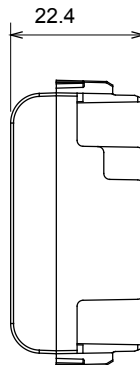

Wide range of control devices, sockets for power supply (conforming to national and international standards) signal pick-up, climate control, comfort management, technical alarm signalling and emergency lighting management. The ChoruSmart modular devices are available in five colours, glossy white, satin white, natural beige, satin black and lacquered titanium and in various sizes from 1/2, 1, 2 and 3 modules. Thanks to the mounting supports for rectangular, square and round boxes, endless combinations can be created with the ChoruSmart range of plates.

Category	Blanking module	Colour	Ivory
Description	1 module	Standard	EN 60669-1
Thermo-pressure with ball	125 °C	Glow Wire Test	850 °C
No. modules	1	Material	Technopolymer

DIMENSIONAL

TECHNICAL SYMBOLOGY