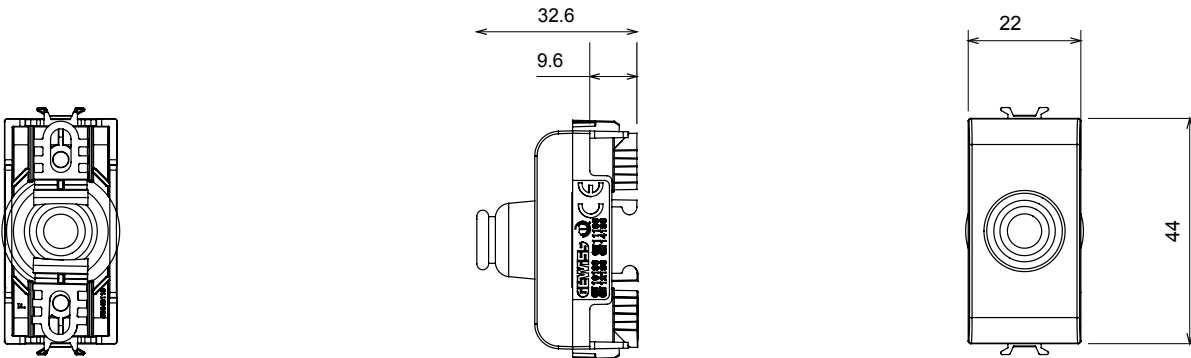

Wide range of control devices, sockets for power supply (conforming to national and international standards) signal pick-up, climate control, comfort management, technical alarm signalling and emergency lighting management. The ChoruSmart modular devices are available in five colours, glossy white, satin white, natural beige, satin black and lacquered titanium and in various sizes from 1/2, 1, 2 and 3 modules. Thanks to the mounting supports for rectangular, square and round boxes, endless combinations can be created with the ChoruSmart range of plates.

Category	Blanking module with cable output	Colour	Ivory
Description	1 module	Standard	EN 60669-1
Thermo-pressure with ball	125 °C	Glow Wire Test	850 °C
No. modules	1	Material	Technopolymer

DIMENSIONAL

TECHNICAL SYMBOLOGY