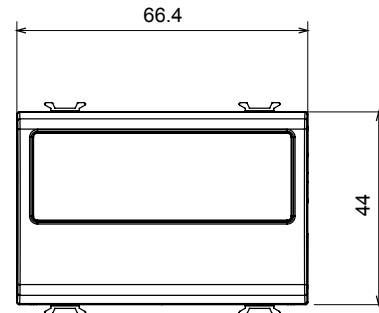

DIMENSIONAL

TECHNICAL SYMBOLOGY

STANDARDS/APPROVALS