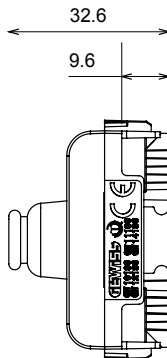

DIMENSIONAL