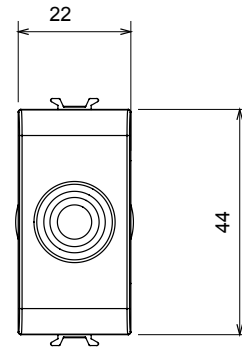

DIMENSIONAL