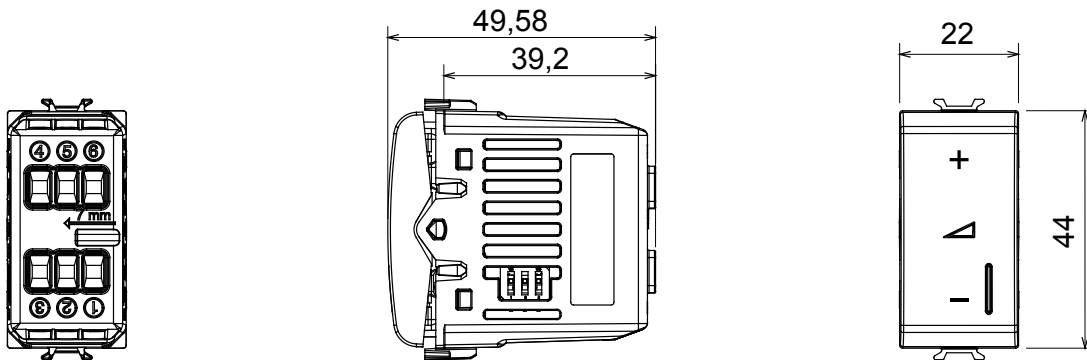

DIMENSIONAL