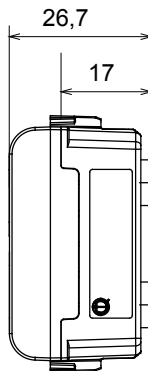

Wide range of control devices, sockets for power supply (conforming to national and international standards) signal pick-up, climate control, comfort management, technical alarm signalling and emergency lighting management. The ChoruSmart modular devices are available in five colours, glossy white, satin white, natural beige, satin black and lacquered titanium and in various sizes from 1/2, 1, 2 and 3 modules. Thanks to the mounting supports for rectangular, square and round boxes, endless combinations can be created with the ChoruSmart range of plates.

Category	Indicator lamp	Symbol	DND+MUR
Colour	Glossy Titanium	Diffuser colour	Opal diffuser
Standard	EN 62094-1	Thermo-pressure with ball	125 °C
Glow Wire Test	850 °C	No. modules	1
Electrocod	0781		

DIMENSIONAL