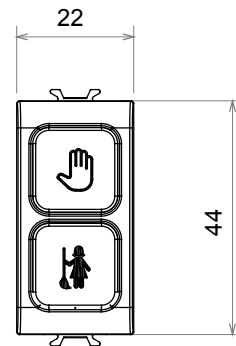

Wide range of control devices, sockets for power supply (conforming to national and international standards) signal pick-up, climate control, comfort management, technical alarm signalling and emergency lighting management. The ChoruSmart modular devices are available in five colours, glossy white, satin white, natural beige, satin black and lacquered titanium and in various sizes from 1/2, 1, 2 and 3 modules. Thanks to the mounting supports for rectangular, square and round boxes, endless combinations can be created with the ChoruSmart range of plates.

Category	Indicator lamp	Symbol	DND+MUR
Colour	Glossy Titanium	Diffuser colour	Opal diffuser
Standard	EN 62094-1	Thermo-pressure with ball	125 °C
Glow Wire Test	850 °C	No. modules	1
Electrocod	0781		

DIMENSIONAL