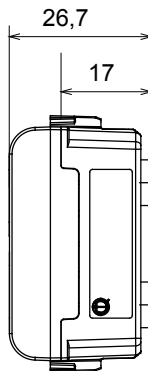

Wide range of control devices, sockets for power supply (conforming to national and international standards) signal pick-up, climate control, comfort management, technical alarm signalling and emergency lighting management. The ChoruSmart modular devices are available in five colours, glossy white, satin white, natural beige, satin black and lacquered titanium and in various sizes from 1/2, 1, 2 and 3 modules. Thanks to the mounting supports for rectangular, square and round boxes, endless combinations can be created with the ChoruSmart range of plates.

Category	Indicator lamp	Symbol	DND+MUR
Colour	Natural satin beige	Diffuser colour	Opal diffuser
Standard	EN 62094-1	Thermo-pressure with ball	125 °C
Glow Wire Test	850 °C	No. modules	1
Electrocod	0781		

### DIMENSIONAL