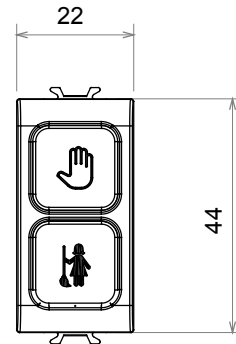

Wide range of control devices, sockets for power supply (conforming to national and international standards) signal pick-up, climate control, comfort management, technical alarm signalling and emergency lighting management. The ChoruSmart modular devices are available in five colours, glossy white, satin white, natural beige, satin black and lacquered titanium and in various sizes from 1/2, 1, 2 and 3 modules. Thanks to the mounting supports for rectangular, square and round boxes, endless combinations can be created with the ChoruSmart range of plates.

Category	Indicator lamp	Symbol	DND+MUR
Colour	Natural satin beige	Diffuser colour	Opal diffuser
Standard	EN 62094-1	Thermo-pressure with ball	125 °C
Glow Wire Test	850 °C	No. modules	1
Electrocod	0781		

### DIMENSIONAL