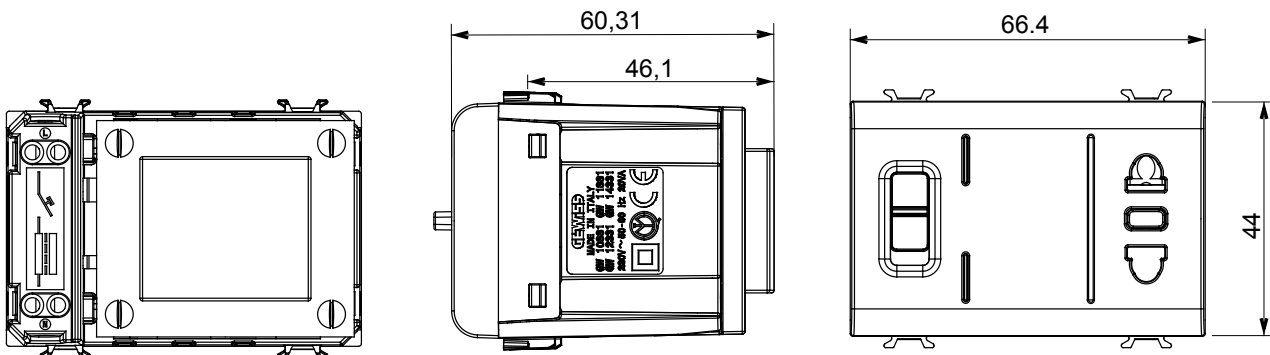

Wide range of control devices, sockets for power supply (conforming to national and international standards) signal pick-up, climate control, comfort management, technical alarm signalling and emergency lighting management. The ChoruSmart modular devices are available in five colours, glossy white, satin white, natural beige, satin black and lacquered titanium and in various sizes from 1/2, 1, 2 and 3 modules. Thanks to the mounting supports for rectangular, square and round boxes, endless combinations can be created with the ChoruSmart range of plates.

Category	Shaver socket-outlet	Description	With isolation transformer
Colour	Ivory	Standard	Euro-American
For plug pins	Ø 4 / 5 - 6.3x1.5 mm	Wiring terminals	With screw
Socket-out type	P11-USA	Standard	IEC 60884-1; EN 61558-2-5
Selectable output voltage	120-230V ac	Resistance at test voltage	2000 V at 50 Hz for 1 minute
Maximum power	20 VA	Insulation resistance	> 5 MOhm
Supply voltage	230 V ac - 50/60 Hz	Thermo-pressure with ball	125 °C
Glow Wire Test	850 °C	Terminal grip on cable traction	> 50 N
Terminal tightening capacity stranded cables (mm²)	min. 0,75 - max. 2x4	Terminal tightening capacity solid cables (mm²)	min. 0,5 - max. 2x2,5
No. modules	3	Material	Technopolymer

DIMENSIONAL

TECHNICAL SYMBOLOGY

STANDARDS/APPROVALS