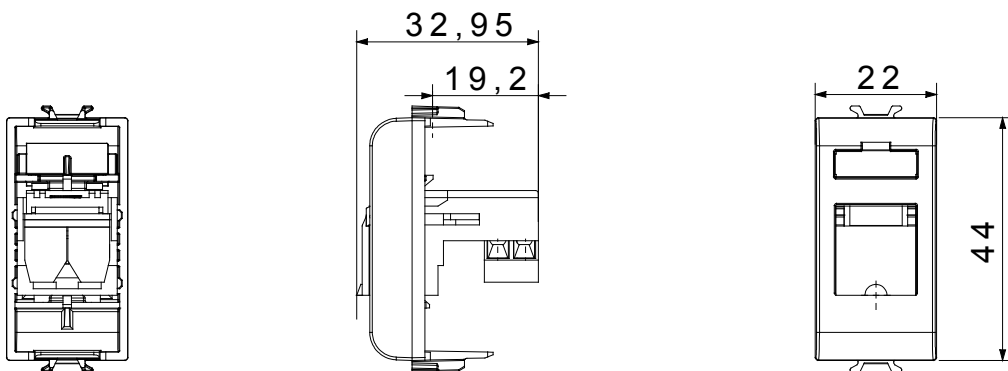

Wide range of control devices, sockets for power supply (conforming to national and international standards) signal pick-up, climate control, comfort management, technical alarm signalling and emergency lighting management. The ChoruSmart modular devices are available in five colours, glossy white, satin white, natural beige, satin black and lacquered titanium and in various sizes from 1/2, 1, 2 and 3 modules. Thanks to the mounting supports for rectangular, square and round boxes, endless combinations can be created with the ChoruSmart range of plates.

Category	Telephone socket-outlet	Description	RJ11
Colour	Glossy Titanium	Connection	Screw-on terminals
No. modules	1	Electrocod	3720
Material	Technopolymer		

DIMENSIONAL

STANDARDS/APPROVALS